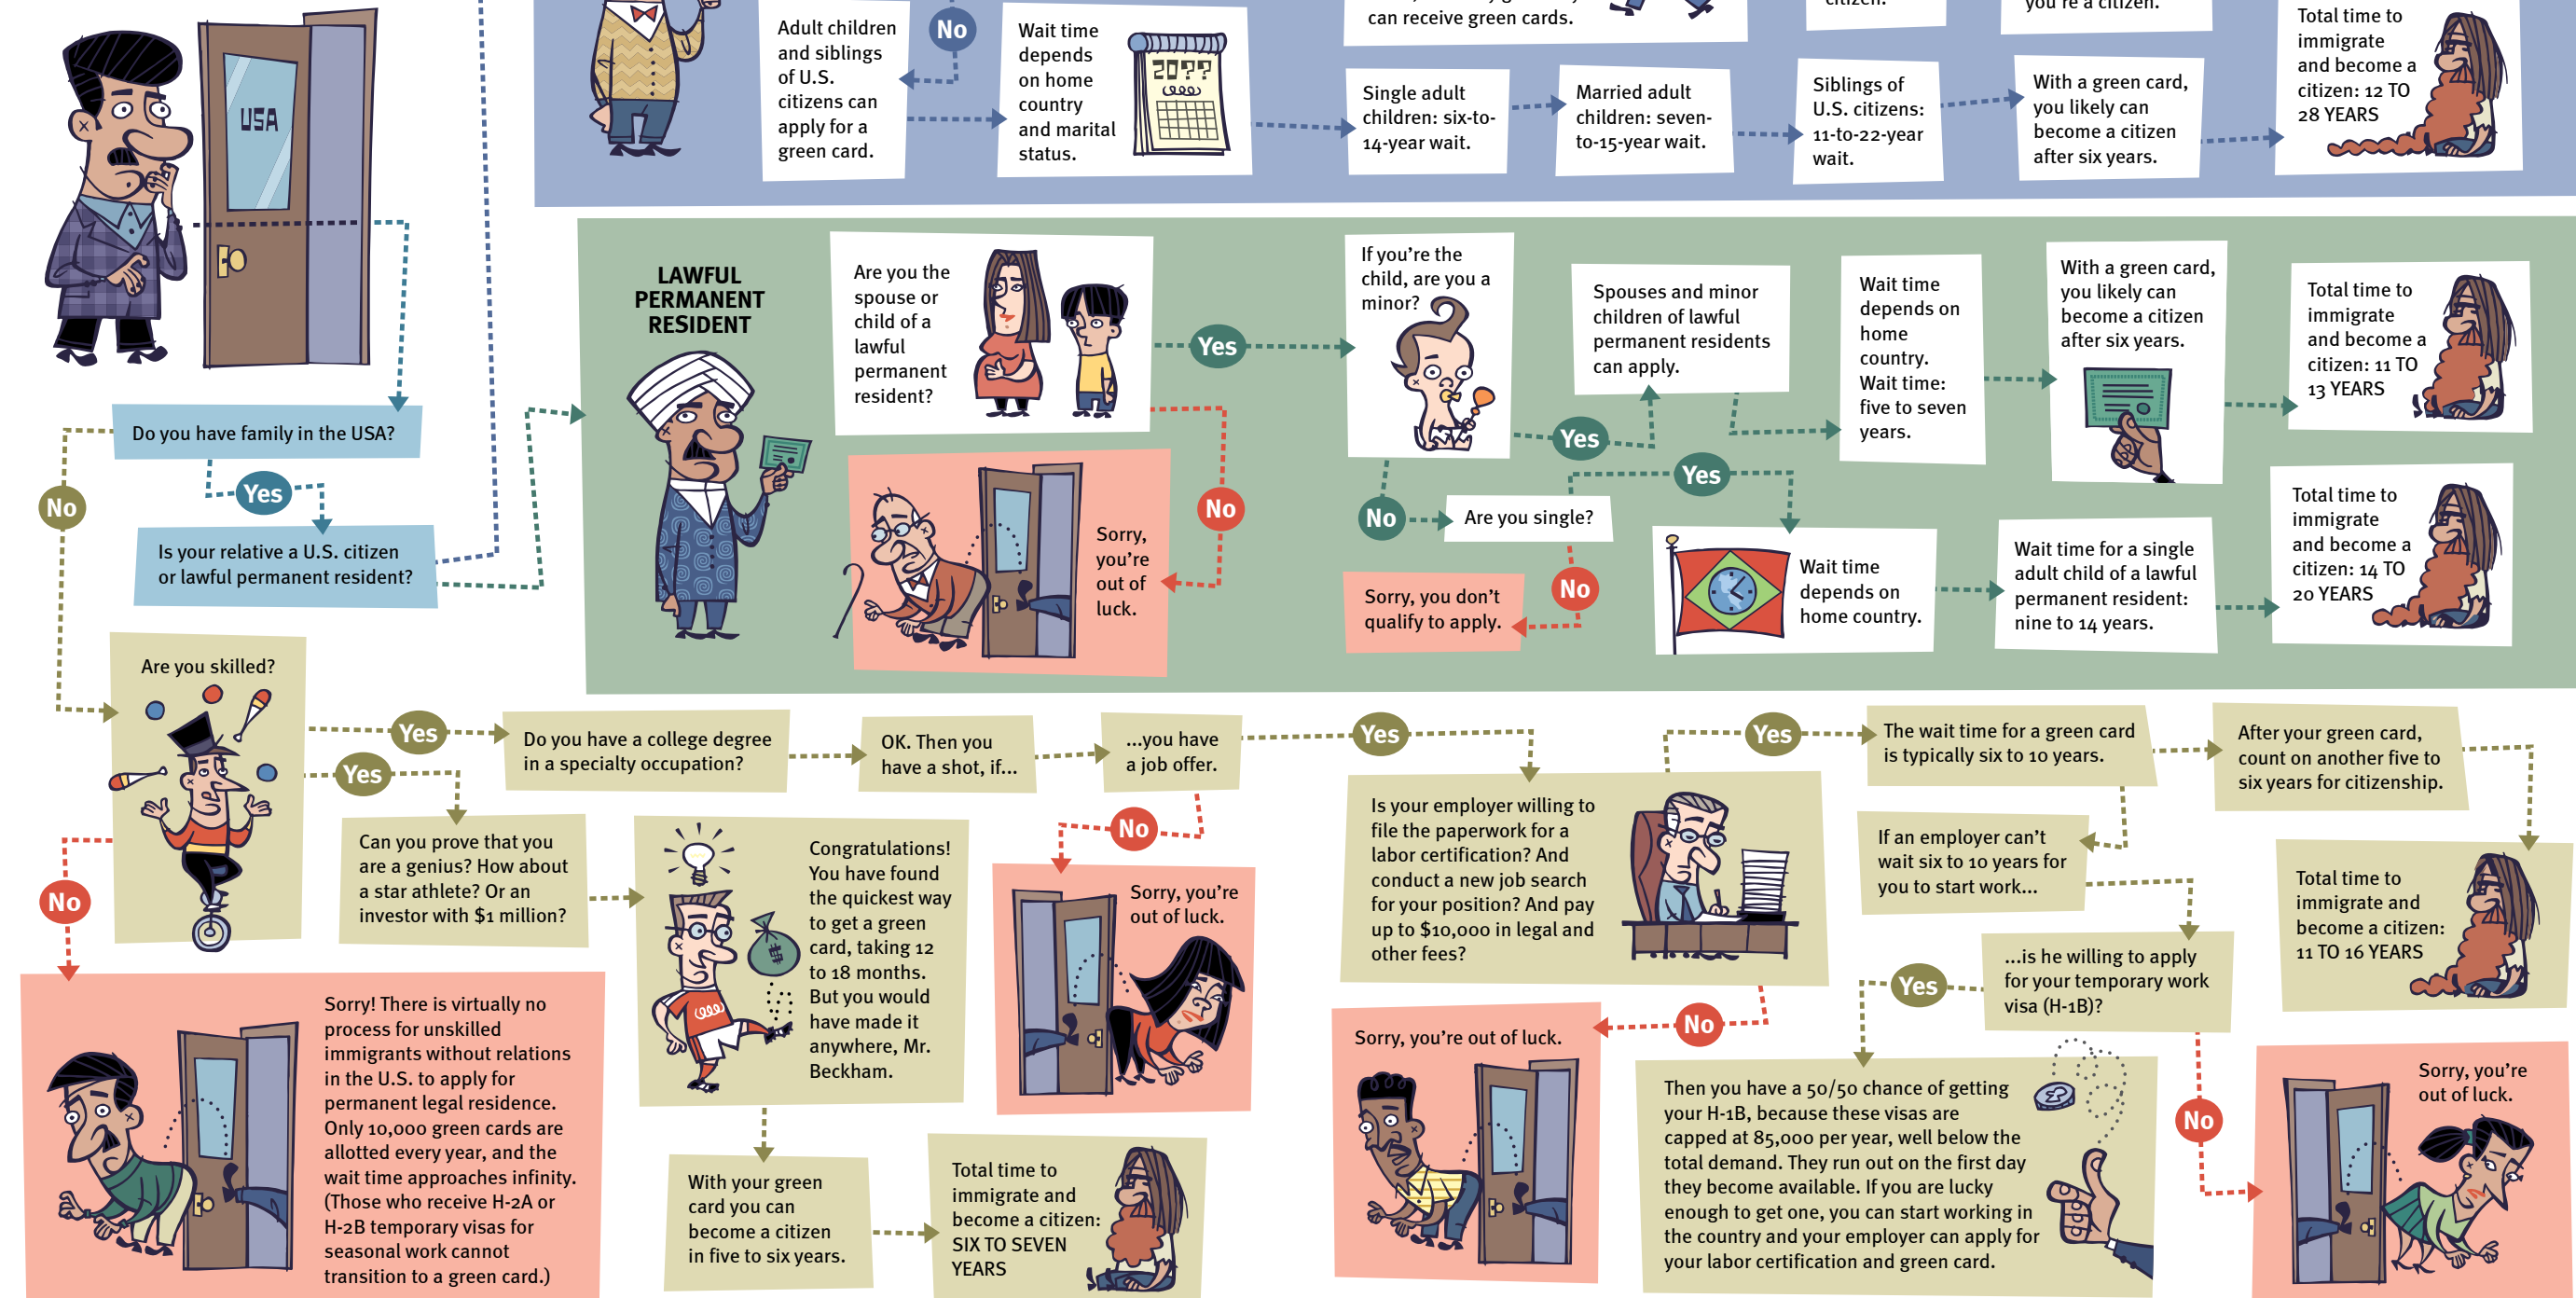

What Part of Legal Immigration Don't You Understand? *Mike Flynn and Shikha Dalmaia*

Illustrated by Terry Colon

Opponents of illegal immigration are fond of telling foreigners to "get in line" before coming to work in America. But what does that line actually look like, and how many years (or decades) does it take to get through? Try it yourself!

(Flynn is director of government affairs and Dalmaia is a senior policy analyst at Reason Foundation. This chart was developed by Reason Foundation in collaboration with the National Foundation for American Policy.)